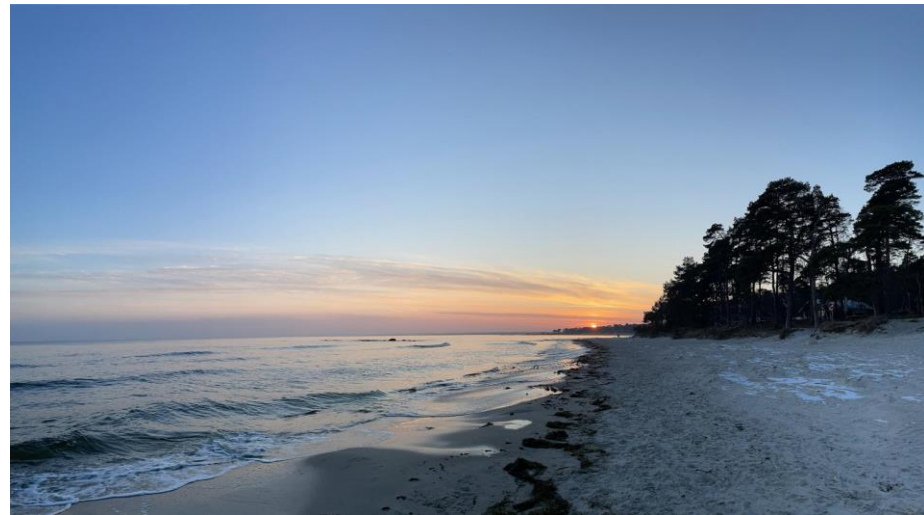

ERASMUS IN SWEDEN

STUDENT DORM ÅHUS RESORT

NEIGHBOURHOOD

COMMON ROOM

TRIPS

A photograph of the Northern Lights (Aurora Borealis) in Kiruna, Sweden. The aurora is a vibrant green, shimmering band of light that stretches across the dark, starry night sky. The lights are reflected in a body of water in the foreground, and the dark silhouette of the town of Kiruna is visible on the horizon. The overall scene is serene and awe-inspiring.

Northern Lights in Kiruna

KIRUNA

SKANÖR

IMMELN